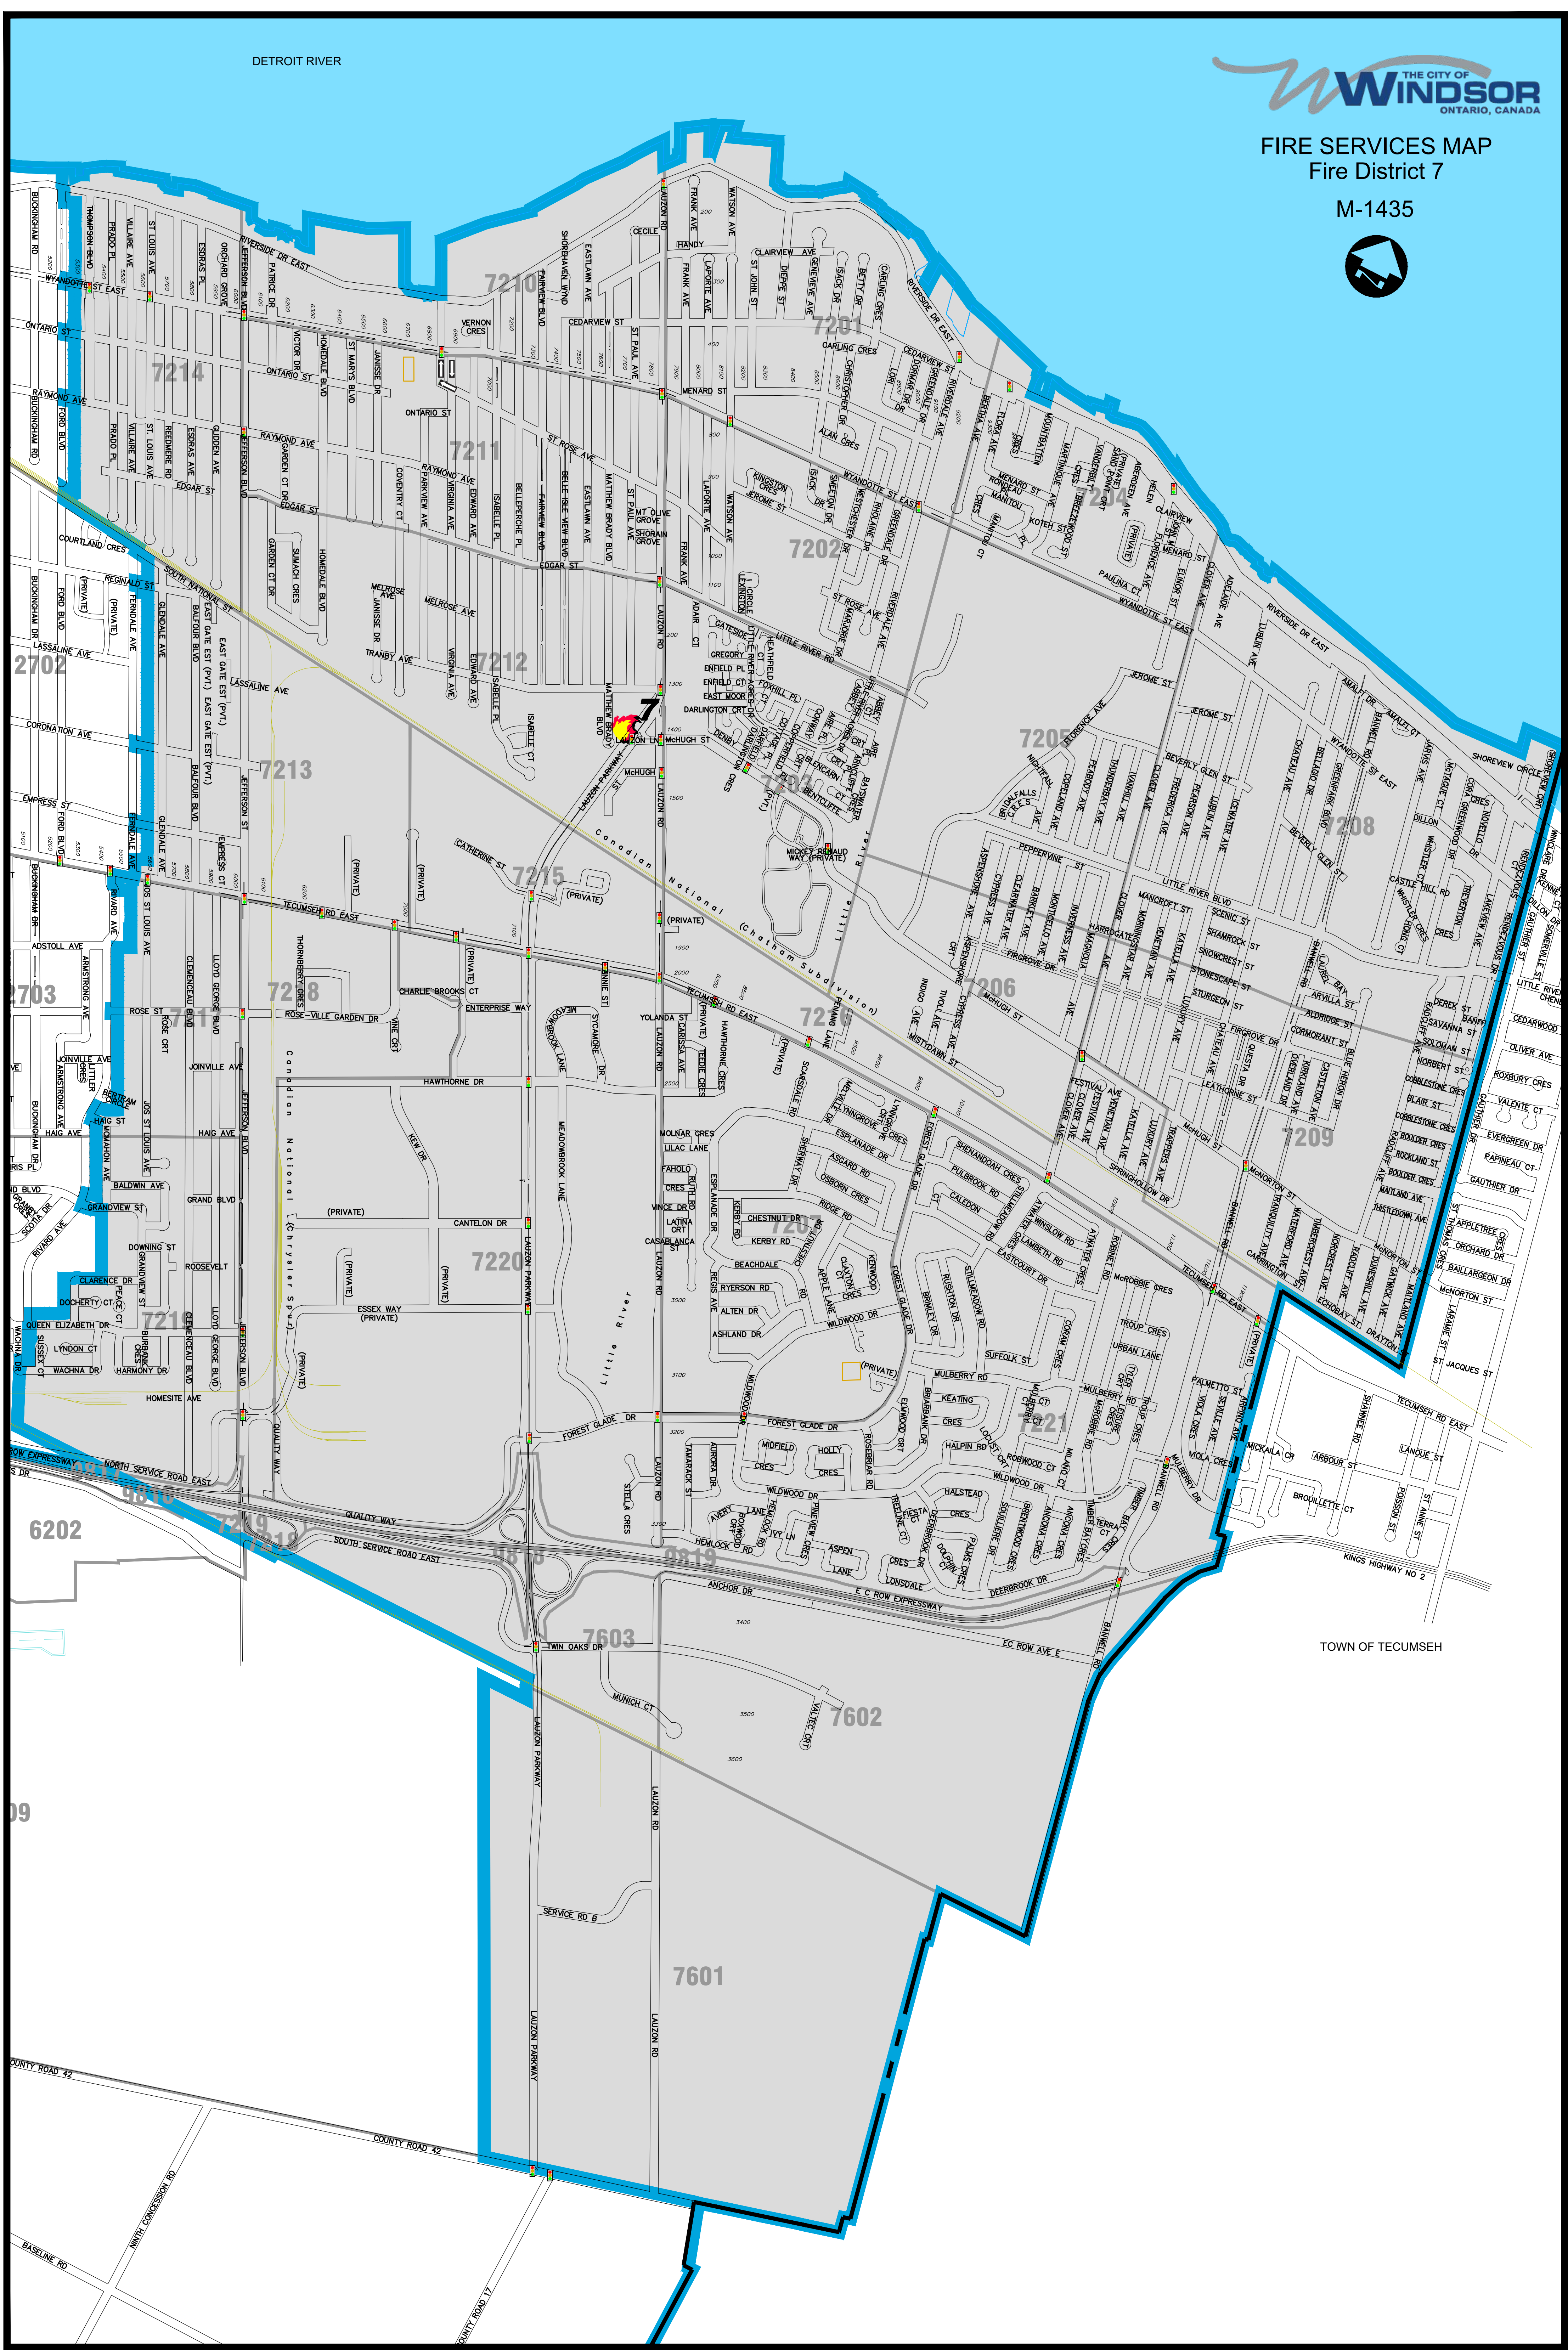

DETROIT RIVER

FIRE SERVICES MAP Fire District 7

M-1435

TOWN OF TECUMSEH